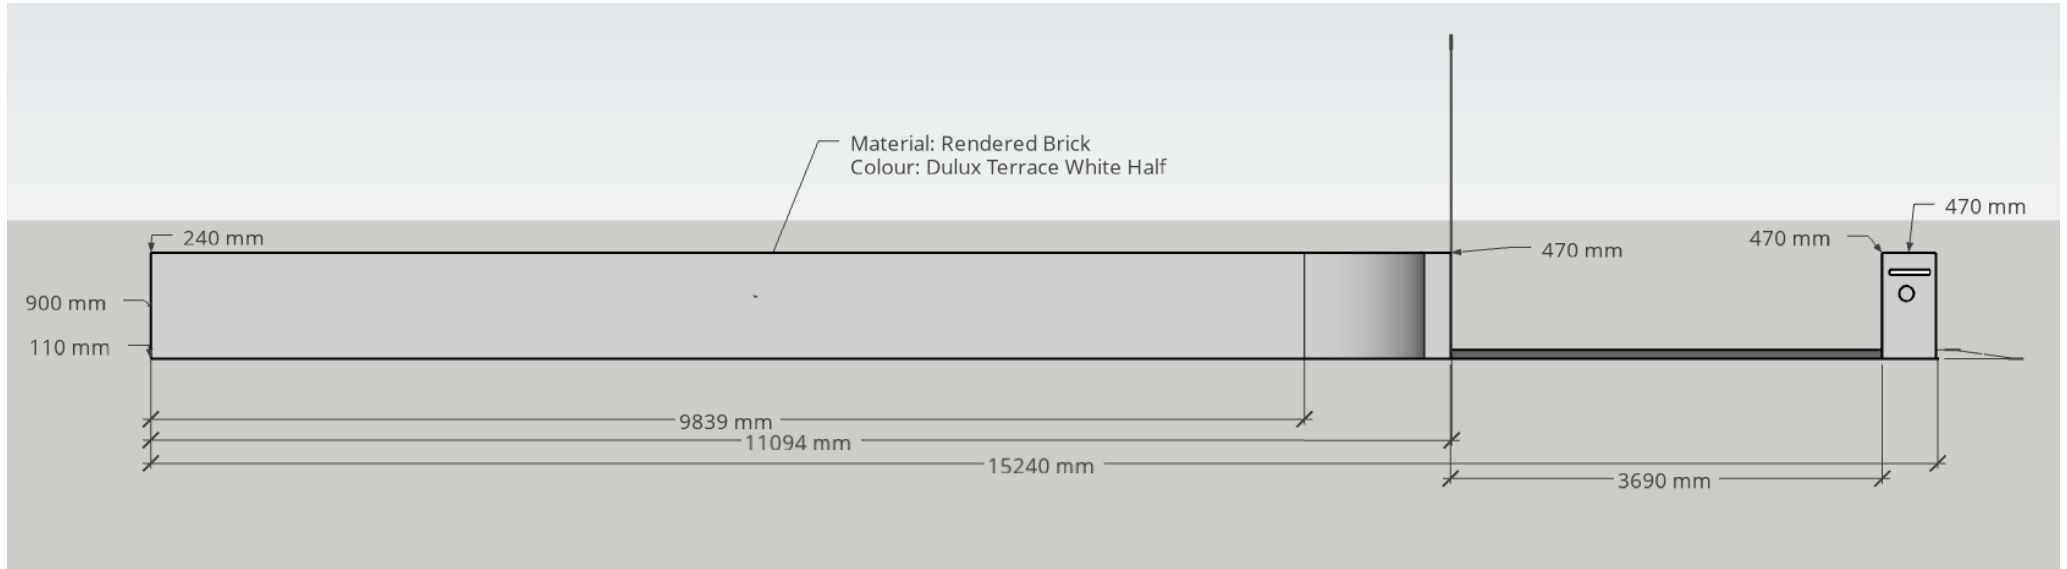

ADDRESS

Proposed front boundary brick fence

Material: Rendered brick
Colour: Dulux Terrace White half

Site plan

Material: Rendered Brick
Colour: Dulux Terrace White Half

2480 mm

11094 mm

15250 mm

470 mm

3690 mm

470 mm

North Elevation

West Elevation