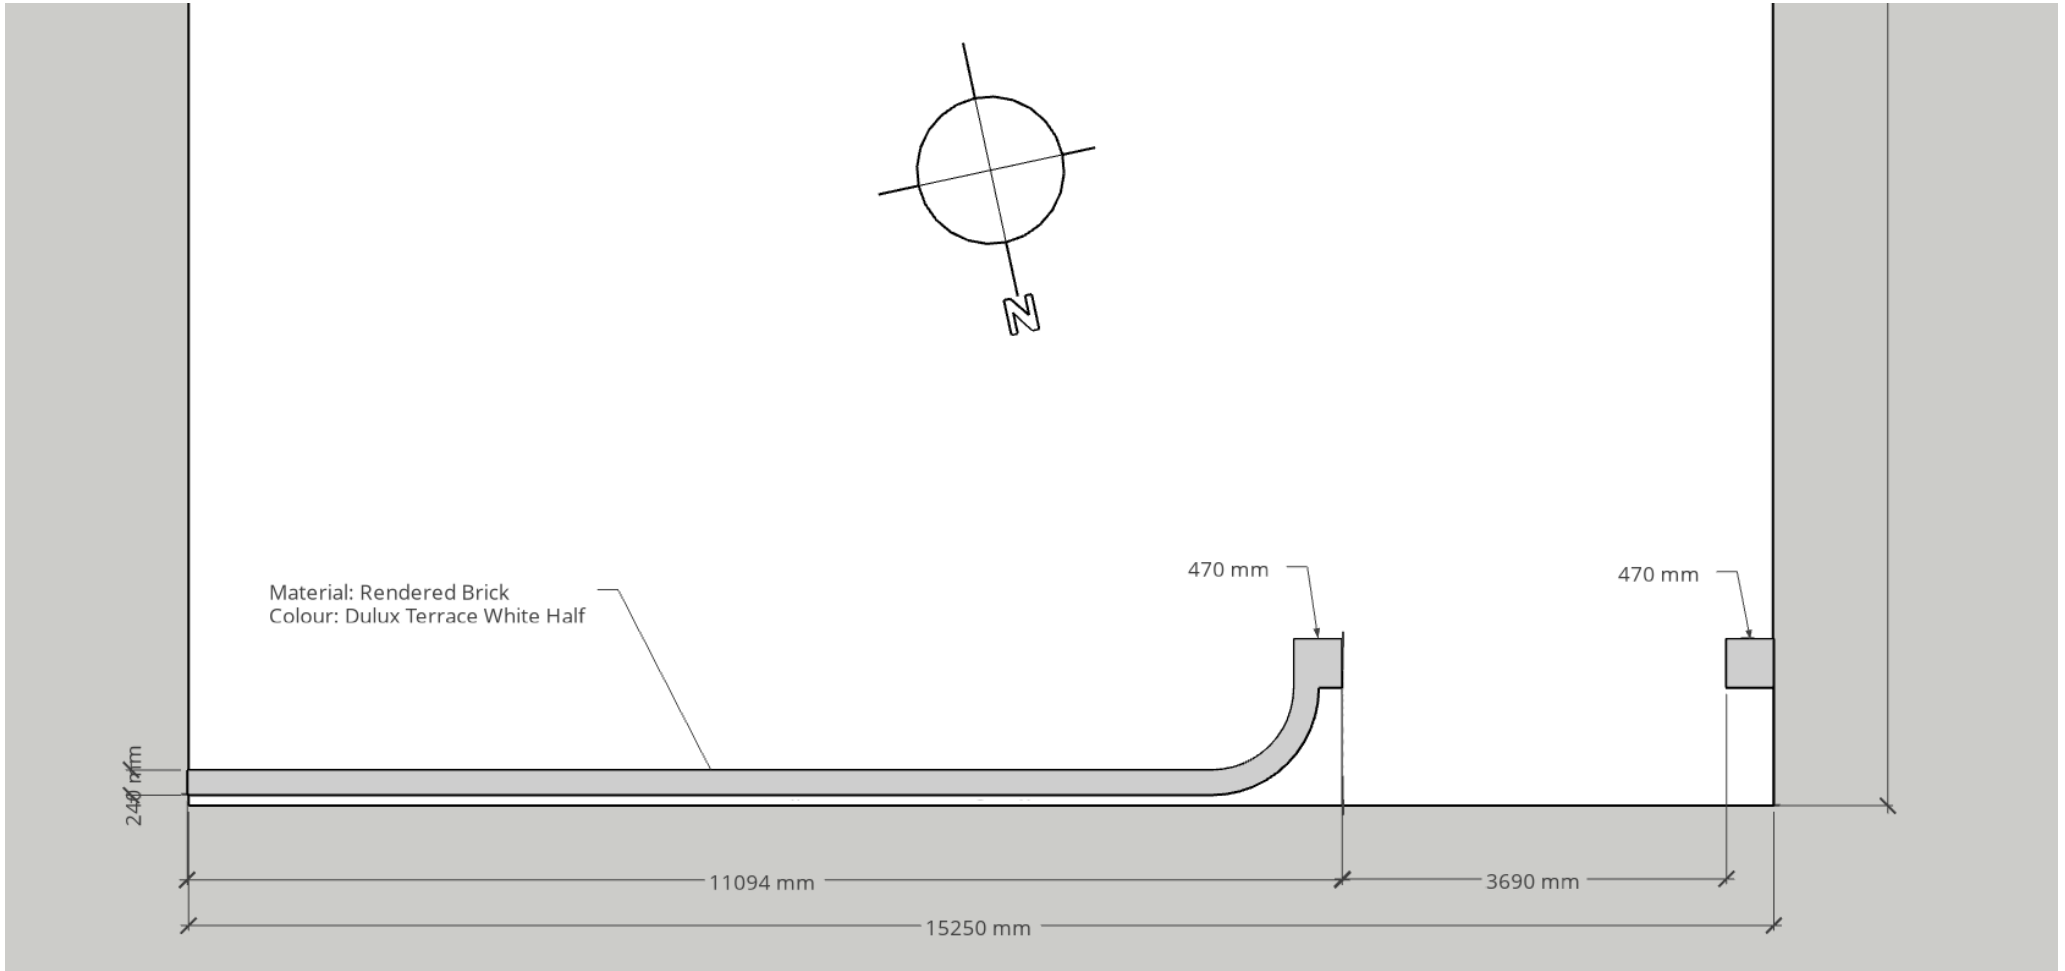

ADDRESS

Proposed front boundary brick fence

Material: Rendered brick
Colour: Dulux Terrace White half

Site plan

Material: Rendered Brick
Colour: Dulux Terrace White Half

2480 mm

11094 mm

15250 mm

470 mm

3690 mm

470 mm

North Elevation

West Elevation