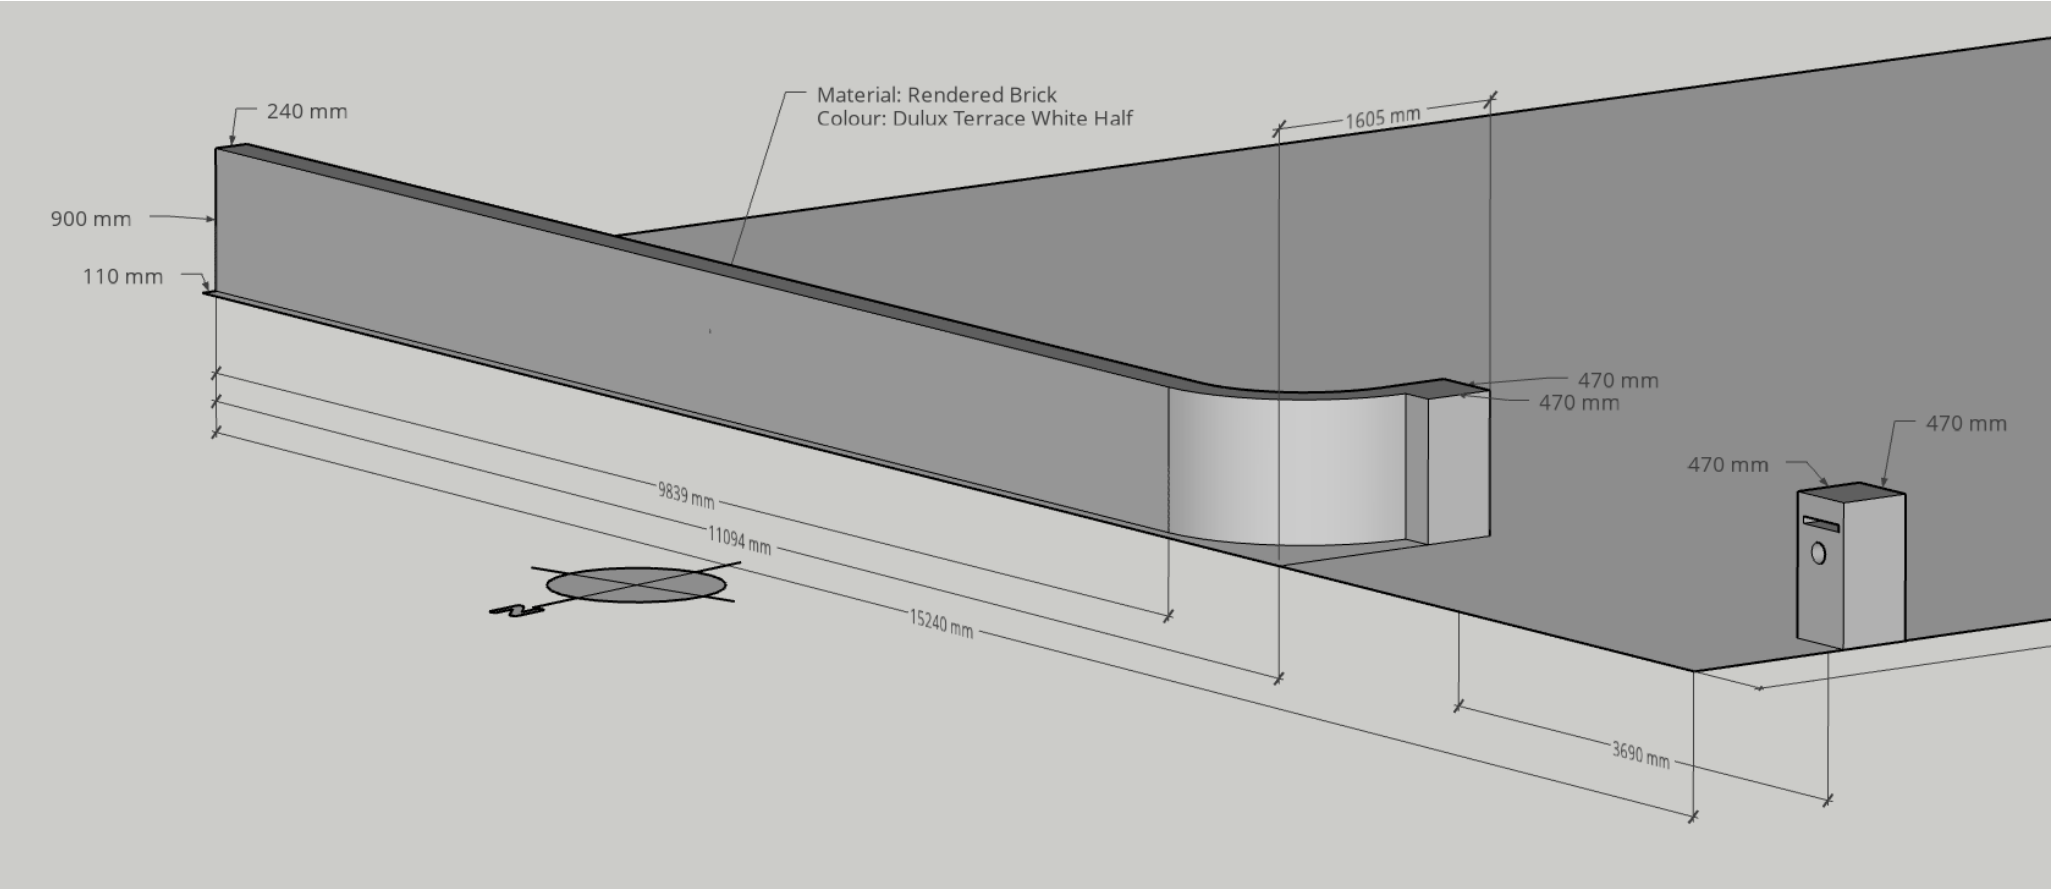

ADDRESS

Proposed front boundary brick fence

Material: Rendered brick
Colour: Dulux Terrace White half

Site plan

Material: Rendered Brick
Colour: Dulux Terrace White Half

2480 mm

11094 mm

15250 mm

470 mm

3690 mm

470 mm

North Elevation

West Elevation